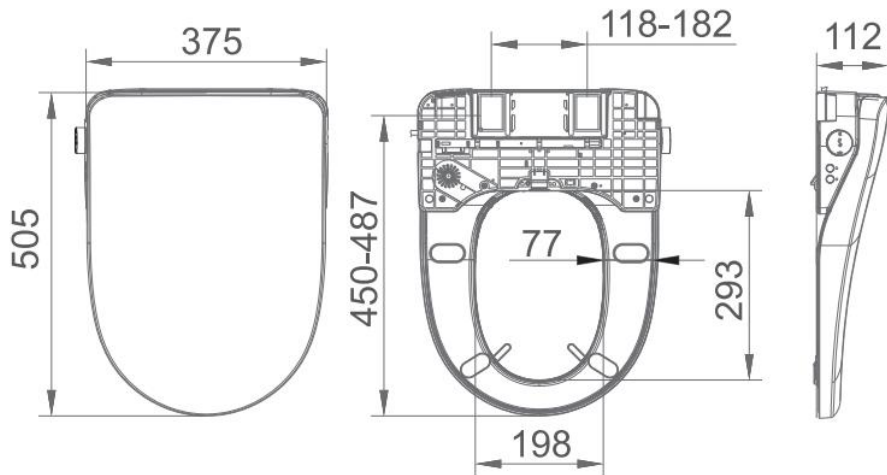

## BS35-S

### SPECIFICATIONS

Colour	White
Size	505X375X112mm
Material	PP
Weight	4.0Kg
Water Inlet Position	Bottom Inlet
Toilet Cover	Soft closing
Rate frequency	50Hz
Electrical	220-240V
Maximum Power	1050W
Pressure of Supplied-Water	0.15-0.75MPaMpa